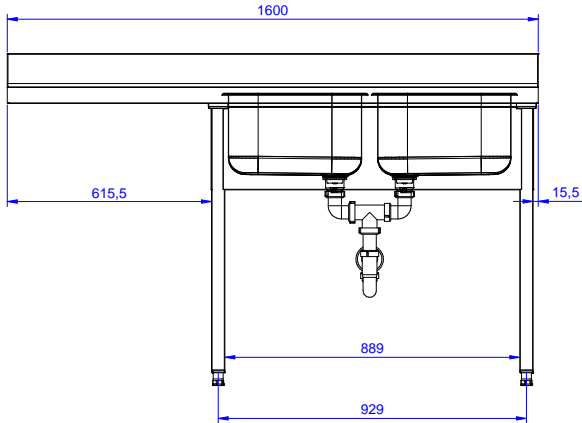

Short Form Specification

Item No. _____

Worktop in 304 AISI stainless steel with front edge h=40mm. Rear upstand h=100mm. N.2 bowls 400x500mm. Front and side covering panels in stainless steel. Rear panel in stainless steel. Square section legs 40x40mm in stainless steel with adjustable feet. An undercounter dishwasher can be placed under the drainer.

Optional Accessories

- Double plastic drain syphon 1,5 " PNC 850021
- Lower shelf for 1000 mm tables and sinks and for 1600 mm undercounter dishwasher sinks PNC 855144
- Set of 4 wheels (2 with brake) d. 100mm for tables and sinks (total height on wheels= 993 mm) PNC 855150
- 3-sided underframe for 1000mm tables PNC 855151
- Single plastic drain syphon 1,5 " for work tables with bowl PNC 855306
- Elbow operated mixer tap with spout 3/4", single hole PNC 855322
- Elbow operated mixer tap with short spout 3/4", single hole PNC 855323
- Maxi reel retractable hose spray unit, 6m PNC 855327
- Foot operated mixer tap (hot and cold) with spout 3/4" PNC 855328

APPROVAL: _____

Key Information:

External dimensions, Width:	1600 mm
132937 (EDBD1617L)	
External dimensions, Depth:	700 mm
External dimensions, Height:	900 mm
Upstand Dimensions, Height:	100 mm
Upstand Dimensions, Depth:	13 mm
Upstand Dimensions, Radius:	R=10
Bowls number	2
Bowl dimensions	400X500XH250
Net weight:	70 kg

Front

Side

D = Drain

Top