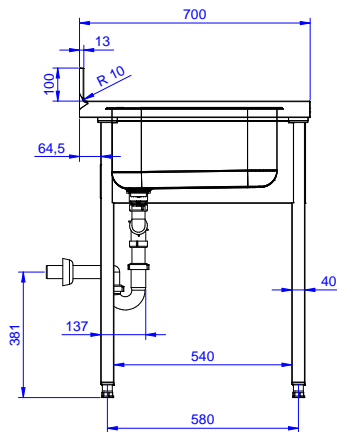

Short Form Specification

Item No. _____

Worktop in 304 AISI stainless steel with front edge h=40mm. Rear upstand h=100mm. N.2 bowls 400x500mm. Front and side covering panels in stainless steel. Rear panel in stainless steel. Square section legs 40x40mm in stainless steel with adjustable feet. An undercounter dishwasher can be placed under the drainer.

Optional Accessories

- Double plastic drain syphon 1,5 " PNC 850021
- Lower shelf for 1000 mm tables and sinks and for 1600 mm undercounter dishwasher sinks PNC 855144
- Set of 4 wheels (2 with brake) d. 100mm for tables and sinks (total height on wheels= 993 mm) PNC 855150
- 3-sided underframe for 1000mm tables PNC 855151
- Single plastic drain syphon 1,5 " for work tables with bowl PNC 855306
- Elbow operated mixer tap with spout 3/4", single hole PNC 855322
- Elbow operated mixer tap with short spout 3/4", single hole PNC 855323
- Maxi reel retractable hose spray unit, 6m PNC 855327
- Foot operated mixer tap (hot and cold) with spout 3/4" PNC 855328

APPROVAL: _____

Key Information:

External dimensions, Width:	1600 mm
132937 (EDBD1617L)	
External dimensions, Depth:	700 mm
External dimensions, Height:	900 mm
Upstand Dimensions, Height:	100 mm
Upstand Dimensions, Depth:	13 mm
Upstand Dimensions, Radius:	R=10
Bowls number	2
Bowl dimensions	400X500XH250
Net weight:	70 kg

Front

Side

D = Drain

Top